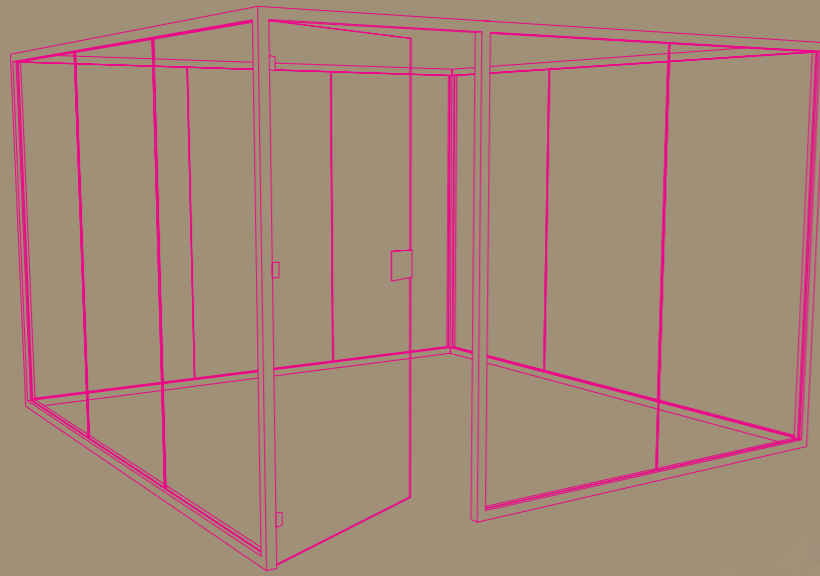

STRIJKERS PARTITION SYSTEM

Eline Strijkers (36)

HBO Vormgeving en Communicatie, Rotterdam

Willem de Kooning academie, Rotterdam

MOST REMARKABLE PRODUCT/PROJECT:

Lute restaurant, Ouderkerk a/d Amstel

For example: 360 x 360 = 13 m²

| STRIJKERS PARTITION SYSTEM | | |
|----------------------------|-----------|----------|
| 6m ² | 240 x 240 | sps2424V |
| 9m ² | 240 x 360 | sps2436V |
| 11.5m ² | 240 x 480 | sps2448V |
| 13m ² | 360 x 360 | sps3636V |
| 15.6m ² | 240 x 600 | sps2460V |
| 17.3m ² | 240 x 720 | sps2472V |
| 17.3m ² | 360 x 480 | sps3648V |
| 21.6m ² | 360 x 600 | sps3660V |
| 23m ² | 480 x 480 | sps4848V |
| 26m ² | 360 x 720 | sps3672V |
| 28.8m ² | 480 x 600 | sps4860V |
| 34.5m ² | 480 x 720 | sps4872V |
| 36m ² | 600 x 600 | sps6060V |
| 43.2m ² | 600 x 720 | sps6072V |
| 51.8m ² | 720 x 720 | sps7272V |

V = color profile, silvergrey
 height system: 240 cm
 100% glass, incl. glassdoors